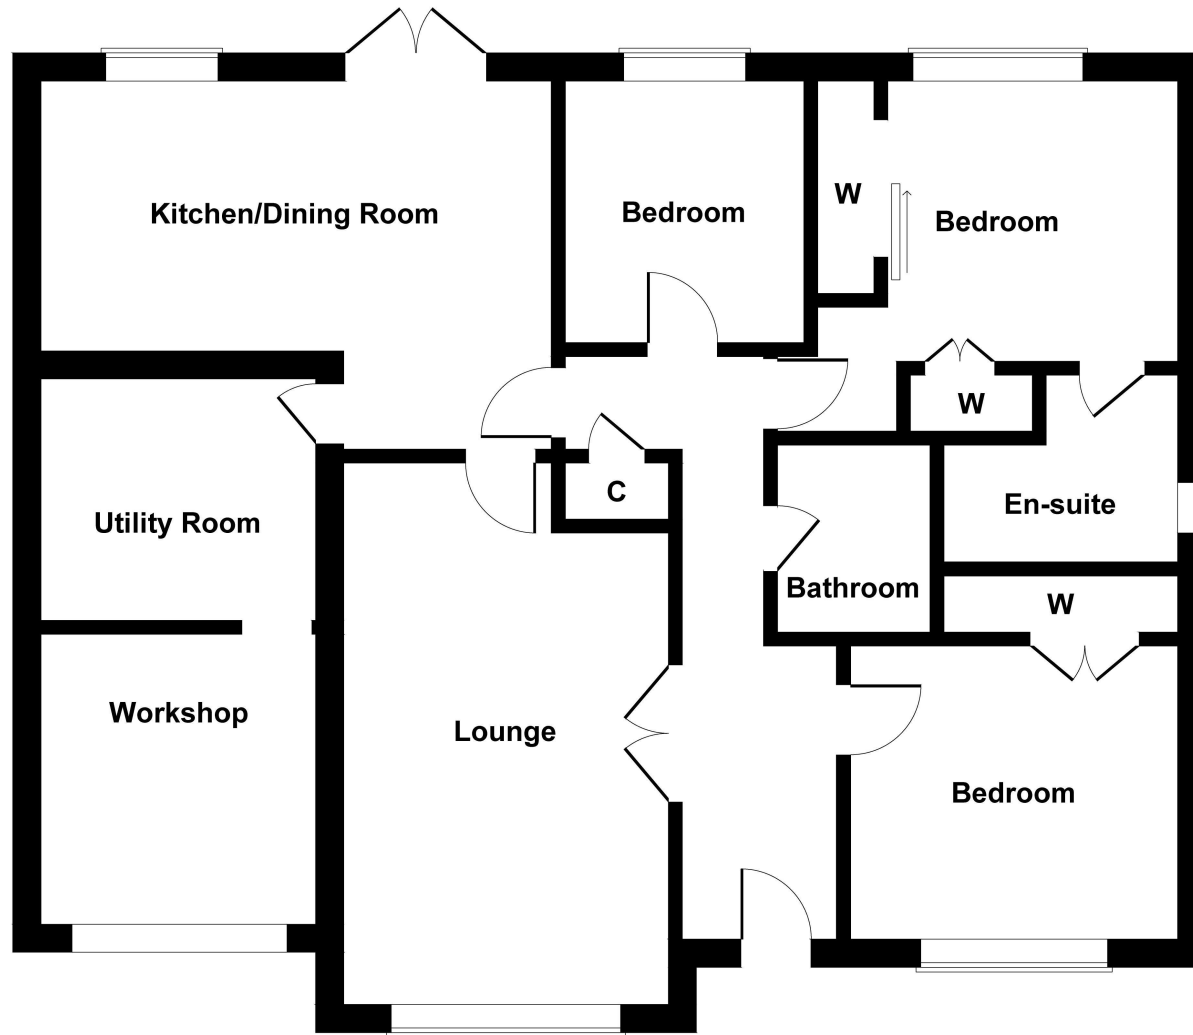

65 Marshal Keith Drive, Peterhead

SKETCH PLAN FOR ILLUSTRATIVE PURPOSES ONLY

All measurements walls, doors, windows, fittings and appliances, their sizes and locations, are approximate only. They cannot be regarded as being a representation by the seller, nor their agent.